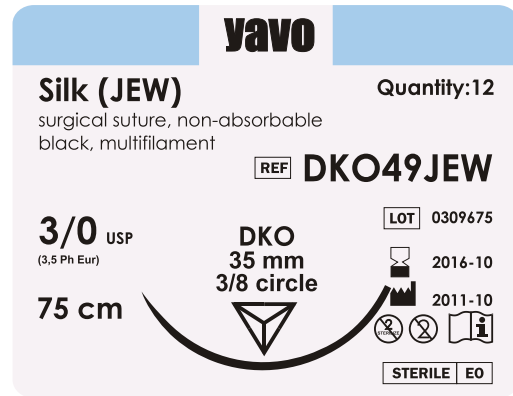

**SILK**

Thread	Silk
Build	Multifilament (Braided)
Coating	Wax
Indications	General surgery Mouth surgery Cardiac surgery Ophthalmolgy Neurosurgery
Features	Smooth surface and tensility Good properties of the knot Decomposition of silk proteins results in gradual loss of joining soft tissues
Sterility	Ethylene Oxide
Characteristic	Synthetic thread Thread may be black or colourless
Size	USP: 9/0 - 5

## SILK

surgical suture, non-absorbable, multifilament, wax coated

### spatula (lanced needle)

length	needles			thread length (cm) color	9/0	8/0	7/0	6/0	5/0	4/0	3/0
	curvature	diameter									
6 mm	3/8	200µm		30 black				<b>LZ31JEW</b>			
				45 black	<b>LZ08JEW</b>	<b>LZ09JEW</b>	<b>LZ10JEW</b>				
6 mm	3/8	150µm		45 black	<b>LZ11JEW</b>	<b>LZ12JEW</b>	<b>LZ13JEW</b>	<b>LZ14JEW</b>			
6,4 mm	3/8	230µm		45 black		<b>LZ29JEW</b>					
6,5 mm	3/8	200µm		30 black	<b>LZ27JEW</b>	<b>LZ32JEW</b>					
				45 black		<b>LZ44JEW</b>	<b>LZ28JEW</b>				
6,5 mm micropoint	3/8	200µm		45 black		<b>LZ38JEW</b>					
8 mm	3/8	250µm		45 black			<b>LZ26JEW</b>				
8 mm	1/2	340µm		45 black		<b>LZ18JEW</b>	<b>LZ19JEW</b>	<b>LZ20JEW</b>	<b>LZ21JEW</b>		
8 mm	1/4	340µm		45 black				<b>LZ15JEW</b>	<b>LZ16JEW</b>	<b>LZ17JEW</b>	